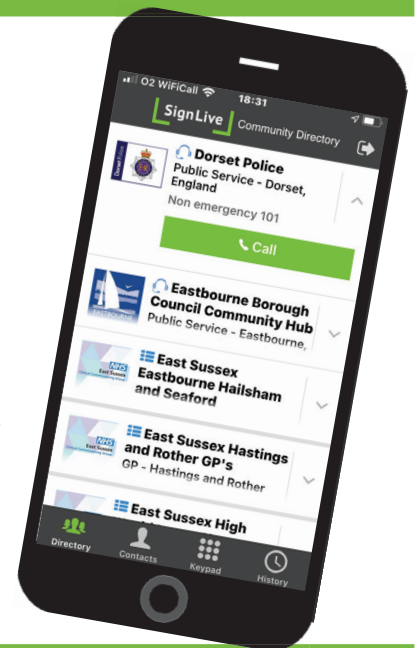

SignLive

ARE YOU A BRITISH SIGN LANGUAGE USER?

You can now:

- Report crimes direct to a Call Handler or whilst at a Front Desk at a Police Station
- Receive call-backs from Police Officers

Download and register on the FREE SignLive app using your smart phone or tablet

You will be automatically signed into the Community Directory

Scroll down until you see **Dorset Police**

Click on **Dorset Police** and a CALL button will appear

Press the CALL button and you will be connected to a BSL interpreter who will relay your message to us