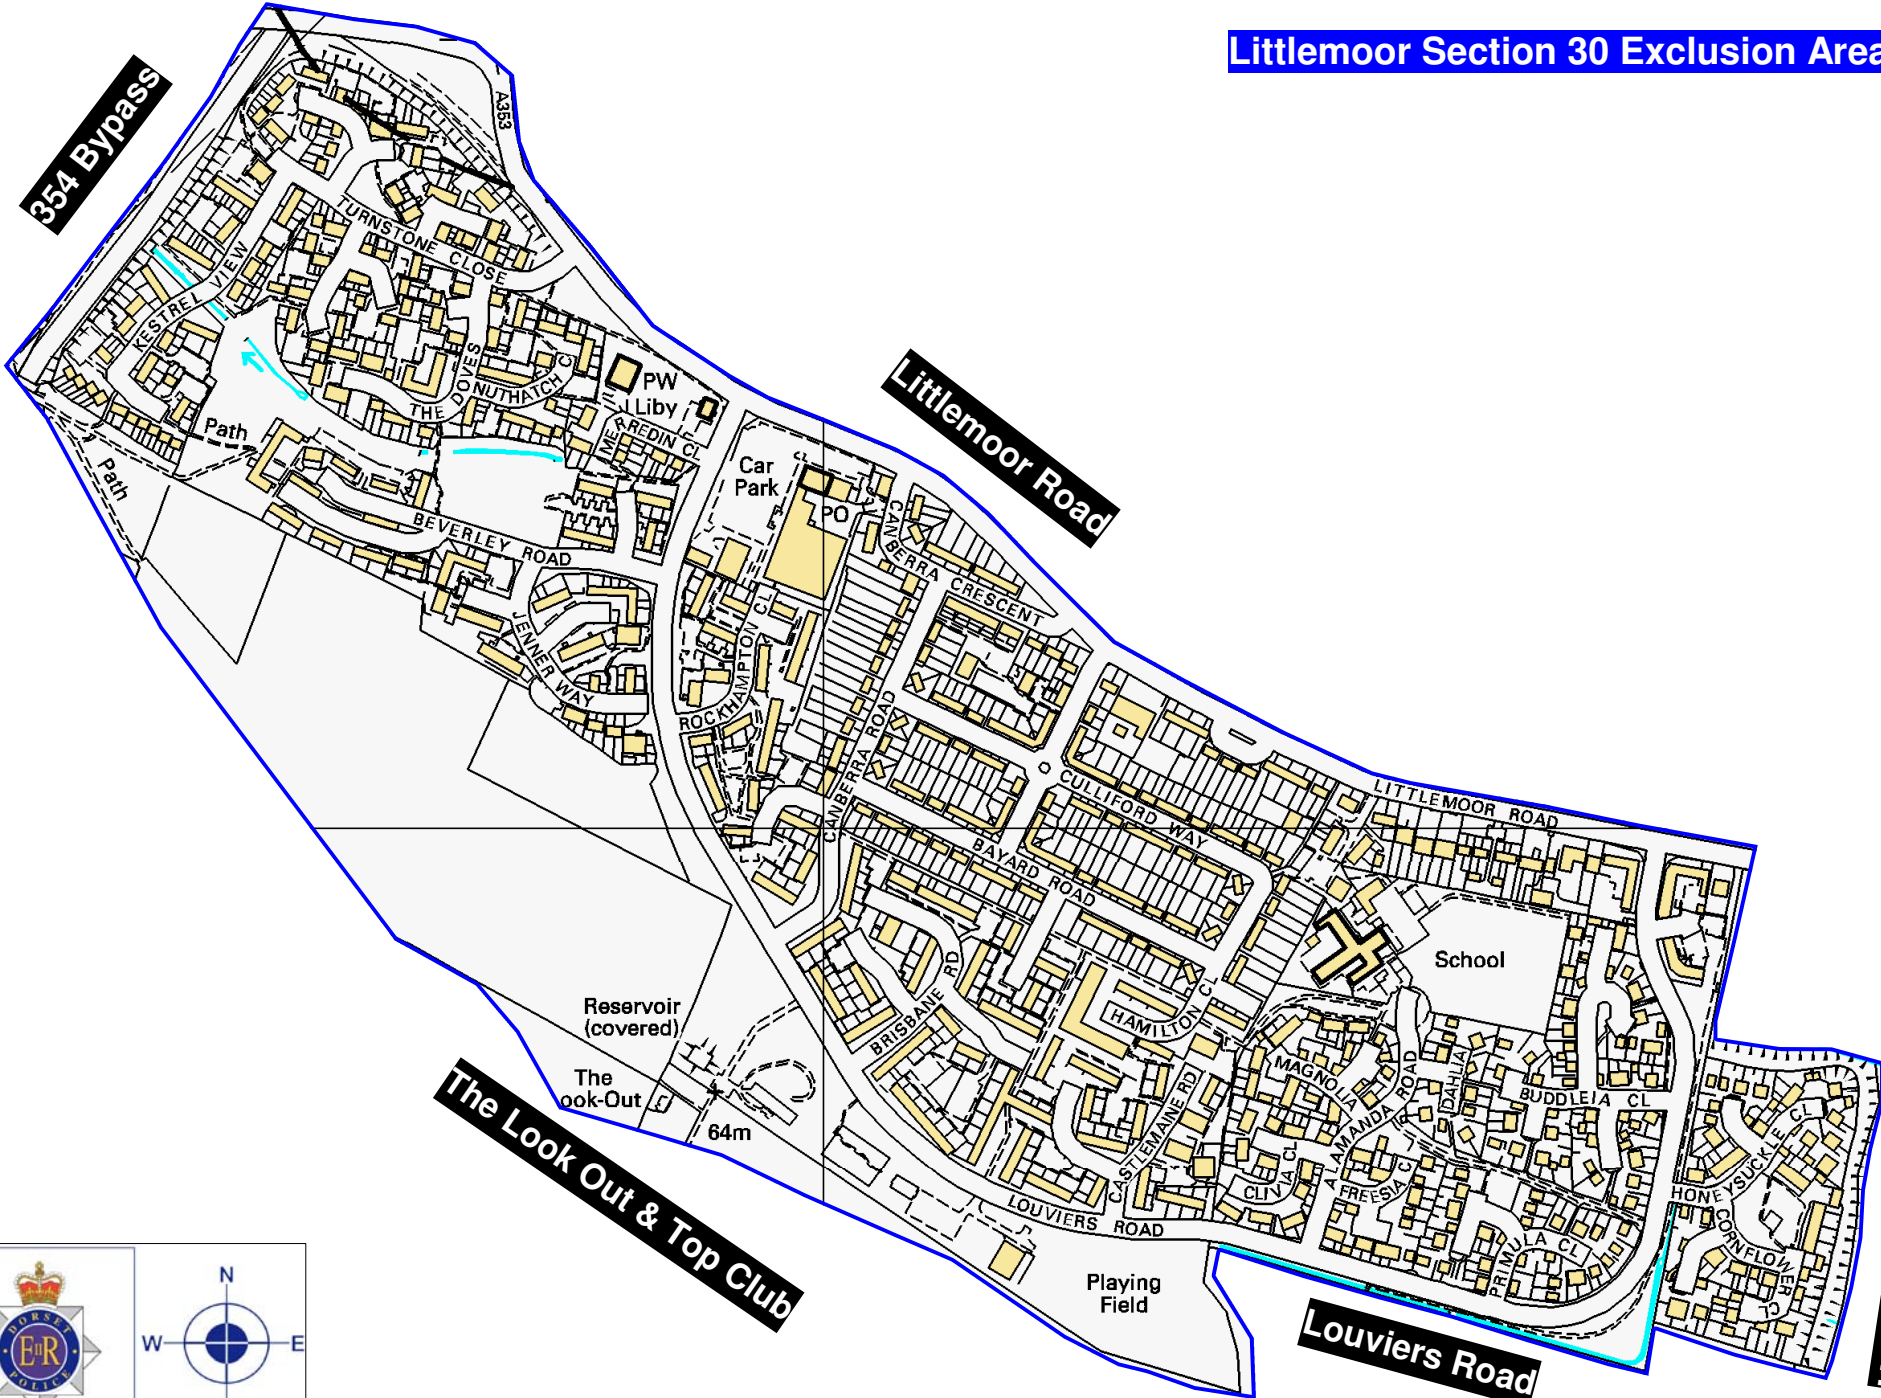

Littlemoor Section 30 Exclusion Area

Dorset Police logo featuring a crest with 'DORSET POLICE' and 'EPR' text. To the right is a compass rose with cardinal directions N, S, E, W.