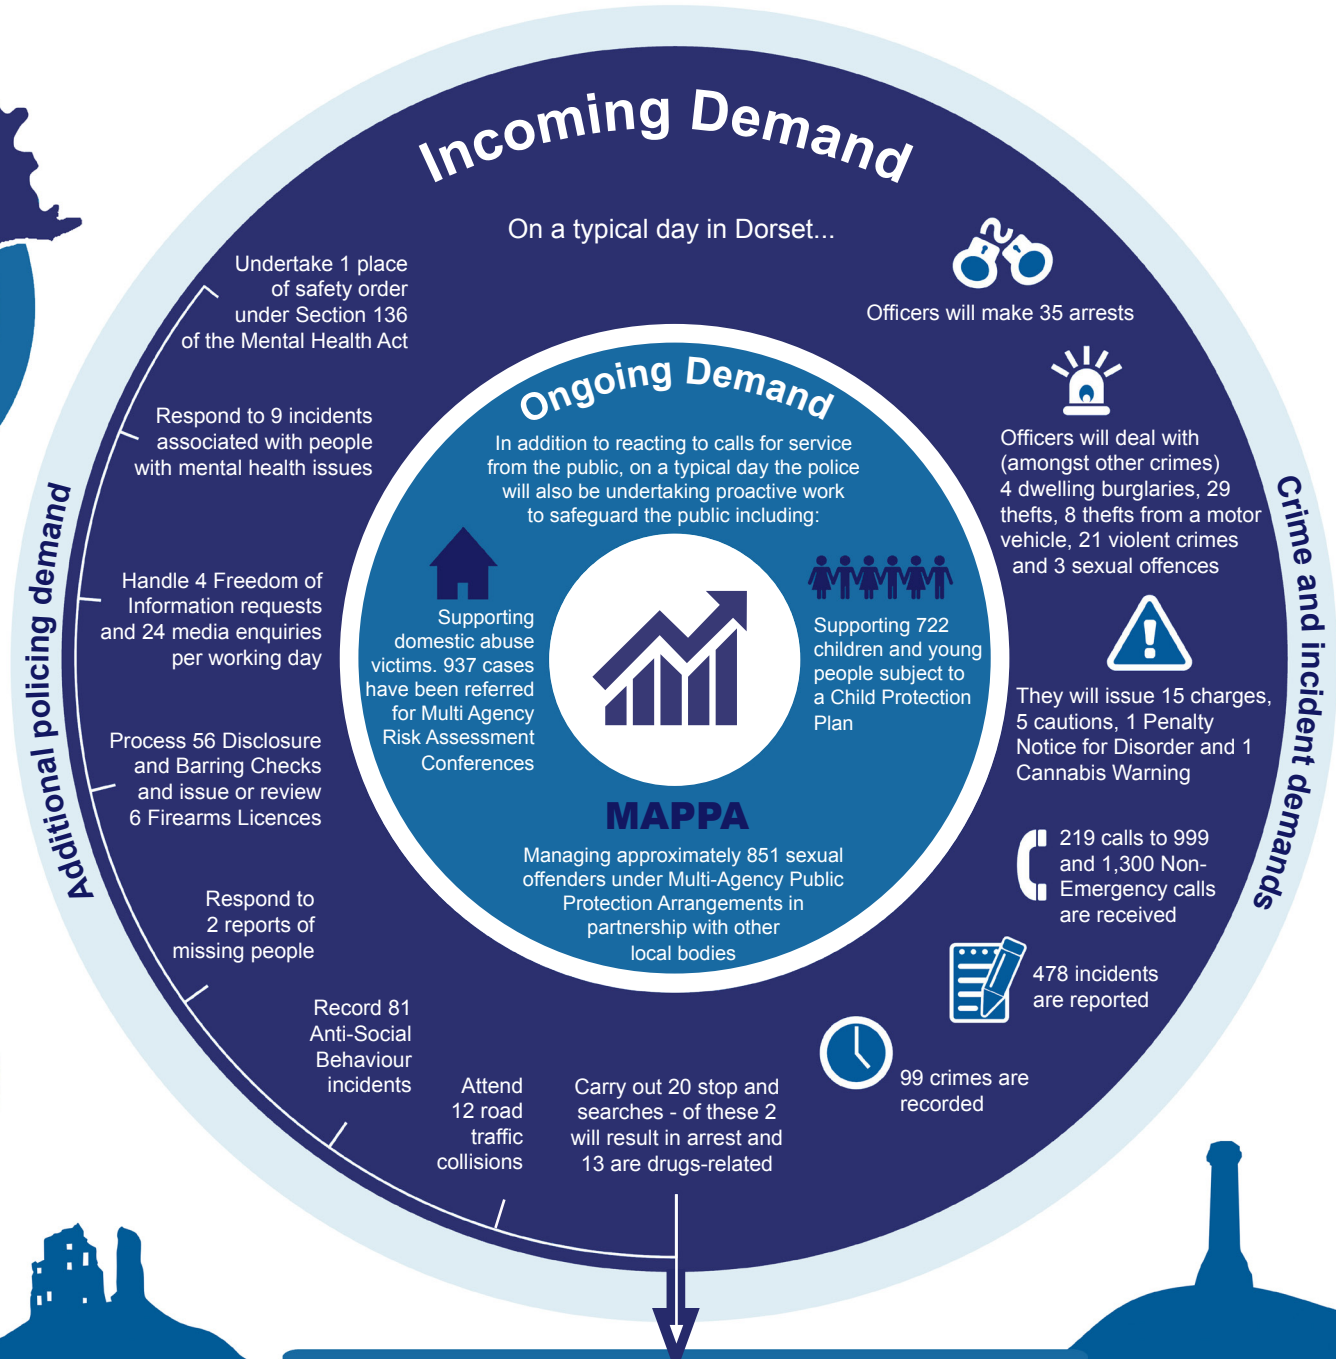

The population of Dorset is approximately 754,000. In March 2015 there were 1,263 Police Officers, 155 PCSOs and 249 Specials.

There are 21 million day visits to Dorset each year.

Different areas experience different levels of demand – 71% of all recorded crime occurs in urban or mostly urban areas.

**Meeting demands with fewer people**

Police Officer numbers in Dorset have reduced by 15% since 2010 due to financial challenges for policing across the country.

15%

Police Staff work in a variety of professional and specialist roles alongside Police Officers. Their numbers have reduced by 17% since 2010.

17%

Each stop and search is estimated to take 15 minutes to complete – that's 300 minutes (or 5hrs) per day.